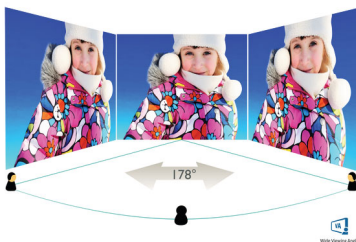

VA display

Philips VA LED display uses an advanced multi-domain vertical alignment technology which gives you super-high static contrast ratios for extra vivid and bright images. While standard office applications are handled with ease, it is

especially suitable for photos, web-browsing, movies, gaming, and demanding graphical applications. It's optimized pixel management technology gives you 178/178 degree extra wide viewing angle, resulting in crisp images.