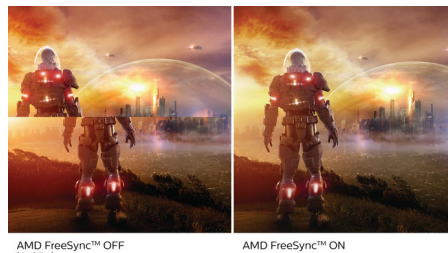

Ultra-smooth gaming

Gaming shouldn't be a choice between choppy gameplay or broken frames. With the new Philips monitor it doesn't have to be. Get fluid, artifact-free performance at virtually any framerate with AMD FreeSync™ technology, smooth quick refresh and ultra-fast response time.

248E9QHSB/69