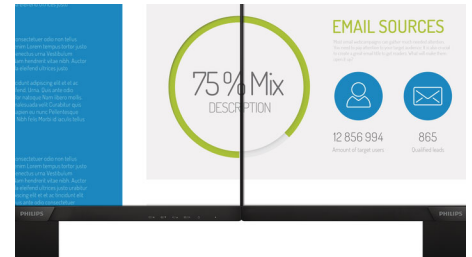

UltraNarrow Border

The new Philips displays feature ultra-narrow borders which allow for minimal distractions and maximum viewing size. Especially suited for multi-display or tiling setup like gaming, graphic design and professional applications, the ultra-narrow border display gives you the feeling of using one large display.