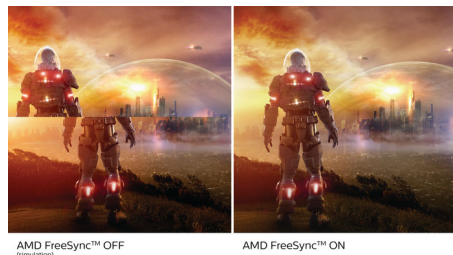

Ultra-smooth gaming

Gaming shouldn't be a choice between choppy gameplay or broken frames. With the new Philips monitor it doesn't have to be. Get fluid, artefact-free performance at virtually any frame rate with AMD FreeSync™ technology, smooth, quick refresh and ultra-fast response time.

248E9QHSB/00