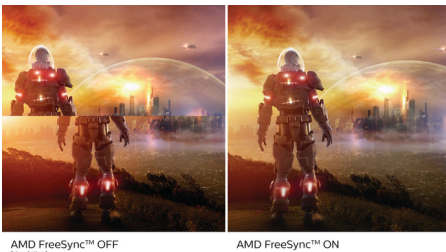

Ultra-smooth gaming

Gaming shouldn't be a choice between choppy gameplay or broken frames. With the new Philips monitor it doesn't have to be. Get fluid,

artefact-free performance at virtually any frame rate with AMD FreeSync™ technology, smooth, quick refresh and ultra-fast response time.