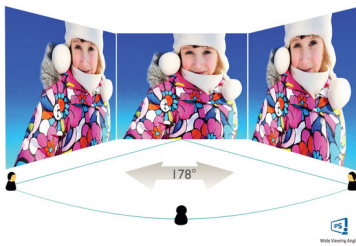

IPS technology

IPS displays use an advanced technology that gives you extra-wide viewing angles of 178/178 degrees, making it possible to view the display from almost any angle. Unlike standard TN panels, IPS displays give you remarkably crisp images with vivid colours, making them ideal not only for Photos, movies and web browsing, but also for professional applications that demand colour accuracy and consistent brightness at all times.