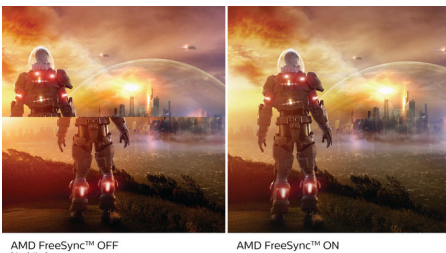

Immersive visuals

- VA display delivers awesome images with wide viewing angles
- 16:9 Full HD display for crisp detailed images
- SmartContrast for rich black details

The gaming advantage is yours

- AMD FreeSync™ Premium; tear free, stutter free, fluid gaming
- 144Hz refresh rates for ultra-smooth, brilliant images
- 1ms (MPRT) fast response for crisp image and smooth gameplay
- SmartImage game mode optimized for gamers
- Ultra Wide-Color wider range of colors for a vivid picture

PHILIPS

Gaming monitor
E Line 24 (23.8" / 60.5 cm diag.), 1920 x 1080 (Full HD)

242E1GAEZ/00

Highlights

VA display

Philips VA LED display uses an advanced multi-domain vertical alignment technology which gives you super-high static contrast ratios for extra vivid and bright images. While standard office applications are handled with ease, it is especially suitable for photos, web-browsing, movies, gaming, and demanding graphical applications. It's optimized pixel management technology gives you 178/178 degree extra wide viewing angle, resulting in crisp images.

AMD FreeSync™ Premium

Gaming shouldn't be a choice between choppy gameplay or broken frames. AMD FreeSync™ Premium equips serious gamers with a fluid, tear-free gameplay experience at peak performance. There are no compromises, game confidently with a high refresh rate, low framerate compensation, and low latency.