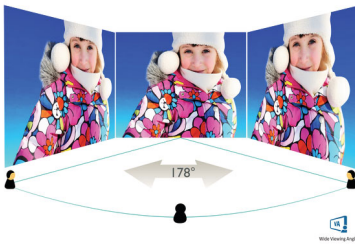

PHILIPS

Gaming monitor
E Line 24 (23.8" / 60.5 cm diag.), 1920 x 1080 (Full HD)

242E1GAEZ/00

Highlights

VA display

Philips VA LED display uses an advanced multi-domain vertical alignment technology which gives you super-high static contrast ratios for extra vivid and bright images. While standard office applications are handled with ease, it is especially suitable for photos, web-browsing, movies, gaming, and demanding graphical applications. It's optimized pixel management technology gives you 178/178 degree extra wide viewing angle, resulting in crisp images.

Specifications

Picture/Display

- LCD panel type: VA LCD
- Backlight type: W-LED system
- Panel Size: 23.8 inch / 60.5 cm
- Display Screen Coating: Anti-Glare, 3H, Haze 25%
- Effective viewing area: 527.04 (H) x 296.46 (V)
- Aspect ratio: 16:9
- Maximum resolution: 1920 x 1080 @ 144 Hz*
- Pixel Density: 93 PPI
- Response time (typical): 4 ms (Gray to Gray)*
- MPRT: 1 ms
- Brightness: 350 cd/m²
- Contrast ratio (typical): 3500:1
- SmartContrast: Mega Infinity DCR
- Pixel pitch: 0.2745 x 0.2745 mm
- Viewing angle: 178° (H) / 178° (V), @ C/R > 10
- Flicker-free
- Picture enhancement: SmartImage game
- Color gamut (typical): NTSC 96.1%*, sRGB 125.9%*
- Display colors: 16.7 M
- Scanning Frequency: HDMI: 30 - 160 kHz (H) / 48 - 144 Hz (V), DP: 30 - 200 kHz (H) / 48 - 144 Hz (V)
- LowBlue Mode
- EasyRead
- sRGB
- AMD FreeSync™ technology: Premium