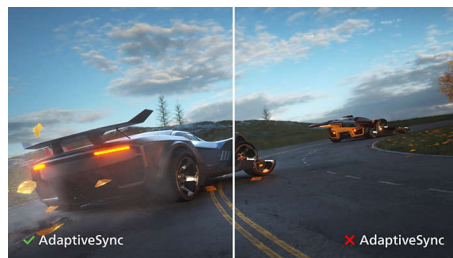

Adaptive-Sync technology

Gaming shouldn't be a choice between choppy gameplay or broken frames. Get fluid, artifact-free performance at virtually any framerate with Adaptive-Sync technology, smooth quick refresh and ultra-fast response time.