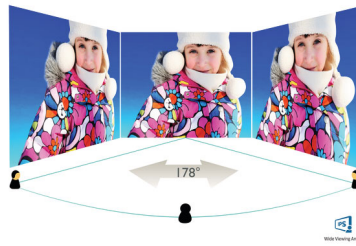

IPS technology

IPS displays use advanced technology that gives you extra-wide viewing angles of 178/178 degrees, making it possible to view the display from almost any angle — even in 90-degree Pivot mode! Unlike standard TN panels, IPS displays gives you remarkably crisp images with vivid colours, making it ideal not only for Photos, films and web browsing, but also for professional applications that demand colour accuracy and consistent brightness at all times.