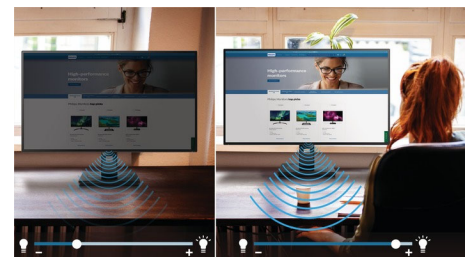

PowerSensor

PowerSensor is a built-in 'people sensor' that transmits and receives harmless infrared signals to determine if the user is present and then automatically reduces monitor brightness when the user steps away from the desk, cutting energy costs by up to 80 percent and prolonging monitor life

USB Docking

USB-C

IPS
Wide Viewing
Angle

LowBlue Mode

Windows Hello

PowerSensor

3-sided
Frameless

HDMI™
HIGH DEFINITION MULTIMEDIA INTERFACE

Flicker-free