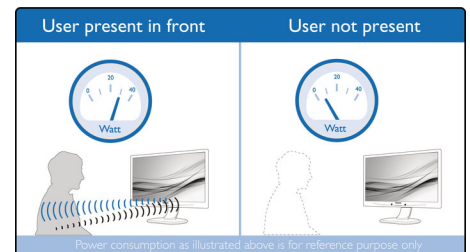

PowerSensor

PowerSensor is a built-in 'people sensor' that transmits and receives harmless infrared signals to determine if user is present and automatically reduces monitor brightness when user steps away from the desk, cutting energy costs by up to 80 percent and prolonging monitor life

USB Docking

USB-C

IPS
Wide Viewing
Angle

LowBlue Mode

Windows Hello

PowerSensor

3-sided
Frameless

HDMI™
HIGH DEFINITION MULTIMEDIA INTERFACE

Flicker-free