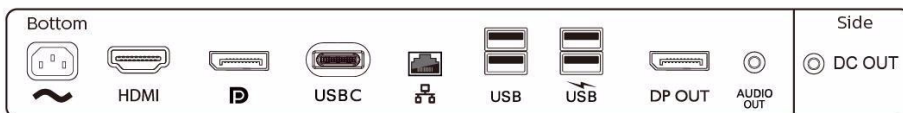

Dimensions

- Product with stand(max height): 541 x 527 x 257 mm
- Product without stand (mm): 541 x 332 x 57 mm
- Packaging in mm (WxHxD): 603 x 492 x 224 mm

Weight

- Product with stand (kg): 6.30 kg
- Product without stand (kg): 3.87 kg
- Product with packaging (kg): 8.99 kg

Operating conditions

- Temperature range (operation): 0°C to 40°C °C
- Temperature range (storage): -20°C to 60°C °C
- Relative humidity: 20%-80 %
- Altitude: Operation: +12,000ft (3,658m), Non-operation: +40,000ft (12,192m)
- MTBF (demonstrated): 70,000 hrs (excluded backlight)

Sustainability

- Environmental and energy: PowerSensor, EnergyStar 7.0, EPEAT*, TCO Certified Edge, RoHS, WEEE
- Recyclable packaging material: 100 %
- Post consumer recycled plastic: 85%
- Specific Substances: PVC / BFR free housing, Mercury free, Lead free

Compliance and standards

- Regulatory Approvals: CE Mark, FCC Class B, SEMKO, cETLus, CU-EAC, TUV Ergo, TUV/GS, EPA, UKRAINIAN, ICES-003, CB, KUCAS, SASO

Cabinet

- Front bezel: Black
- Rear cover: Black
- Foot: Black
- Finish: Texture

What's in the box?

- Monitor with stand
- Cables: HDMI cable, DP cable, USB-C to C/A cable, DC out cable, Power cable
- User Documentation

Issue date 2019-08-29

Version: 5.0.2

12 NC: 8670 001 57925
EAN: 87 12581 75672 7

© 2019 Koninklijke Philips N.V.
All Rights reserved.

Specifications are subject to change without notice.
Trademarks are the property of Koninklijke Philips N.V.
or their respective owners.

www.philips.com

* "IPS" word mark / trademark and related patents on technologies belong to their respective owners.

* The maximum resolution works for either HDMI, DP or USB-C input.

* Response time value equal to SmartResponse

* NTSC Area based on CIE1976

* sRGB Area based on CIE 1931

* For Video transmission via USB-C, your Notebook/device must support USB-C DP Alt mode

* For USB-C power and charging function, your Notebook/device must support USB-C standard Power Delivery specifications. Please check with your Notebook user manual or manufacturer for more details.

* Activities such as screen sharing, on-line streaming video and audio over the Internet can impact your network performance. Your hardware, network bandwidth and its performance will determine overall audio and video quality.

* DisplayPort out works only under either DP in or USB-C in.

* DC power out function only supports Intel NUC with 19V, max 65 W. Only one PC or notebook should be connected to either USB-C or DC out port for power passthrough function.

* The monitor may look different from feature images.