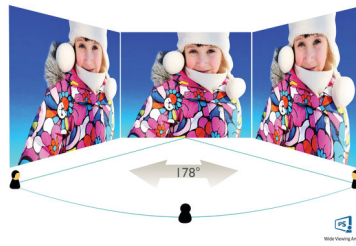

IPS technology

IPS displays use an advanced technology which gives you extra wide viewing angles of 178/178 degree, making it possible to view the display from almost any angle - even in 90 degree Pivot mode! Unlike standard TN panels, IPS displays gives you remarkably crisp images with vivid colors, making it ideal not only for Photos, movies and web browsing, but also for professional applications which demand color accuracy and consistent brightness at all times.