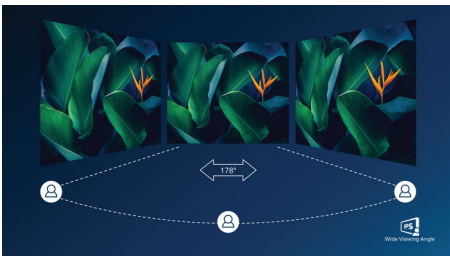

IPS technology

IPS displays use an advanced technology which gives you extra wide viewing angles of 178/178

degree, making it possible to view the display from almost any angle - even in 90 degree Pivot mode! Unlike standard TN panels, IPS displays gives you remarkably crisp images with vivid colors, making it ideal not only for Photos, movies and web browsing, but also for professional applications which demand color accuracy and consistent brightness at all times.