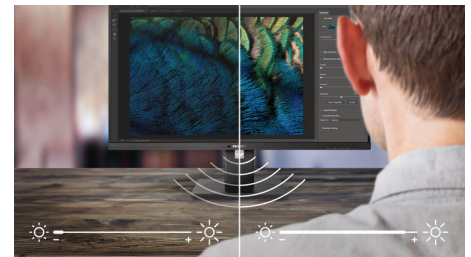

PowerSensor

PowerSensor is a built-in 'people sensor' that transmits and receives harmless infrared signals to determine if user is present and automatically reduces monitor brightness when user steps away from the desk, cutting energy costs by up to 80 percent and prolonging monitor life

USB Docking

USB-C

Wide Viewing Angle

LowBlue Mode

Windows Hello

PowerSensor

3-sided Frameless

HDMI™
HIGH DEFINITION MULTIMEDIA INTERFACE

Flicker-free