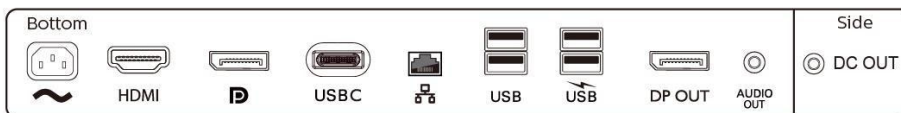

Dimensions

- Product with stand(max height): 541 x 527 x 257 mm
- Product without stand (mm): 541 x 332 x 57 mm
- Packaging in mm (WxHxD): 603 x 492 x 224 mm

Weight

- Product with stand (kg): 6.30 kg
- Product without stand (kg): 3.87 kg
- Product with packaging (kg): 8.99 kg

Operating conditions

- Temperature range (operation): 0°C to 40°C °C
- Temperature range (storage): -20°C to 60°C °C
- Relative humidity: 20%-80 %
- Altitude: Operation: +12,000ft (3,658m), Non-operation: +40,000ft (12,192m)
- MTBF (demonstrated): 70,000 hrs (excluded backlight)

Sustainability

- Environmental and energy: PowerSensor, EnergyStar 7.0, EPEAT*, TCO Certified Edge, RoHS, WEEE
- Recyclable packaging material: 100 %
- Post consumer recycled plastic: 85%
- Specific Substances: PVC / BFR free housing, Mercury free

Compliance and standards

- Regulatory Approvals: CE Mark, FCC Class B, SEMKO, cETLus, CU-EAC, TUV Ergo, TUV/GS, EPA, UKRAINIAN, ICES-003, CB, KUCAS, SASO

Cabinet

- Front bezel: Black
- Rear cover: Black
- Foot: Black
- Finish: Texture

What's in the box?

- Monitor with stand
- Cables: HDMI cable, DP cable, USB-C to C/A cable, DC out cable, Power cable
- User Documentation

Issue date 2022-08-18

Version: 6.0.2

12 NC: 8670 001 57925
EAN: 87 12581 75672 7

© 2022 Koninklijke Philips N.V.
All Rights reserved.

Specifications are subject to change without notice.
Trademarks are the property of Koninklijke Philips N.V.
or their respective owners.

www.philips.com

- "IPS" word mark / trademark and related patents on technologies belong to their respective owners.
- The maximum resolution works for either HDMI, DP or USB-C input.
- Response time value equal to SmartResponse
- NTSC Area based on CIE1976
- sRGB Area based on CIE1931
- For Video transmission via USB-C, your Notebook/device must support USB-C DP Alt mode
- For USB-C power and charging function, your Notebook/device must support USB-C standard Power Delivery specifications. Please check with your Notebook user manual or manufacturer for more details.
- Activities such as screen sharing, on-line streaming video and audio over the Internet can impact your network performance. Your hardware, network bandwidth and its performance will determine overall audio and video quality.
- DisplayPort out works only under either DP in or USB-C in.
- DC power out function only supports Intel NUC with 19V, max 65 W. Only one PC or notebook should be connected to either USB-C or DC out port for power passthrough function.
- If your Ethernet connection seems slow, please enter OSD menu and select USB 3.0 or higher version which can support the LAN speed to 1G.
- EPEAT rating is valid only where Philips registers the product. Please visit <https://www.epeat.net/> for registration status in your country.
- The monitor may look different from feature images.