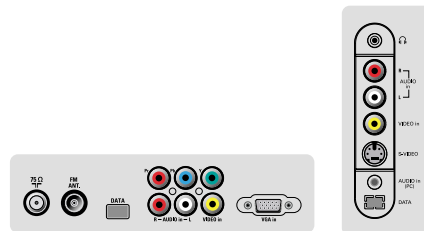

Enjoy enhanced cinema surround sound effect without the need for rear speakers.

FM Radio

Listen to all your favorite radio channels (40 presets) and view details of the channel on your screen.

VGA input

It has a VGA input which receives the signal from your PC. You have the convenience of using it both as a TV and PC Monitor and multi tasking.