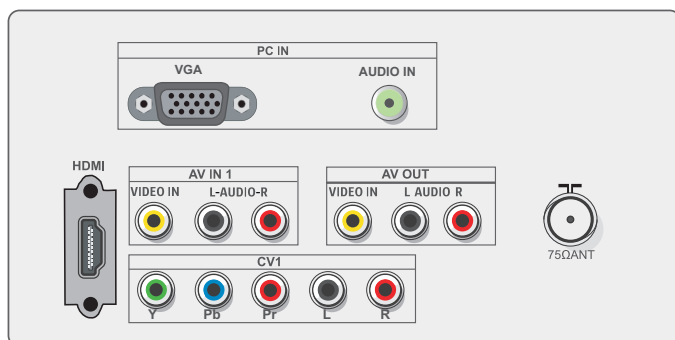

Convenience

- Ease of Installation: Automatic Tuning System (ATS), Plug & Play
- Ease of Use: On Screen Display, Program List, Side Control
- Remote control: 230T1 Remote control
- On-Screen Display languages: English, Simplified

Chinese

- Other convenience: VESA mount (100x100mm)
- Screen Format Adjustments: Widescreen, Normal, Zoom 1, Zoom 2
- Smart mode: Movie, Standard, Personal, Vivid, Eco
- SmartSound: Music, Speech, Personal

Tuner/Reception/Transmission

- Aerial Input: 75 ohm coaxial (IEC75)
- TV system: PAL I, PAL B/G, PAL D/K
- Video Playback: NTSC, PAL
- Tuner Display: PLL

Connectivity

- Signal Input: VGA (Analog), HDMI, PC Audio in
- Ext 1: CVBS in, Audio L/R in
- Ext 2: YPbPr in, Audio L/R in
- Ext 3: CVBS out, Audio L/R out
- Other connections: S-Video in, CVBS in, Audio L/R in, Headphone out

Power

- On mode: 49W (Typ.@monitor mode)
- Off mode: 0.5W
- Ambient temperature: 0 °C to 40 °C
- Mains power: 100-240V, 50/60Hz

Dimensions

- Product with stand (mm): 399 x 560 x 176 mm
- Product without stand (mm): 364 x 560 x 65 mm
- Packaging in mm (WxHxD): 477 x 653 x 160 mm

Weight

- Product with stand (kg): 5.53 kg
- Product without stand (kg): 5.35 kg
- Product with packaging (kg): 7.59 kg

Accessories

- Included accessories: Table top stand, Power cord, Quick start guide, User Manual, Remote Control, Batteries for remote control

Issue date 2017-11-01

Version: 4.1.3

12 NC: 8670 000 56359
EAN: 87 12581 50495 3

© 2017 Koninklijke Philips N.V.
All Rights reserved.

Specifications are subject to change without notice.
Trademarks are the property of Koninklijke Philips N.V.
or their respective owners.

www.philips.com