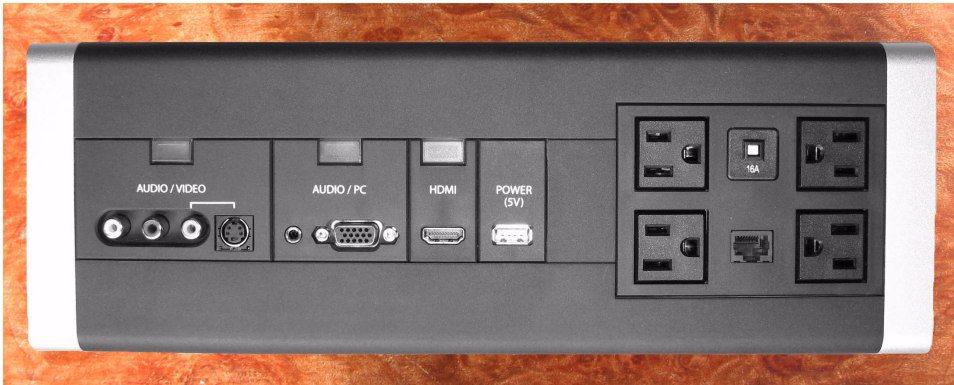

Philips
Connectivity Panel

3.5 m cable

22PP1101

Complete Ease of Connectivity in Hotel Rooms

With the Philips Convenience Panel, hotel guests can easily plug in any external device and enjoy the playback of content on the Hotel TV.

Advanced design for use in multiple configurations

- Designed for commercial purpose, to withstand extensive use
- Multiple mounting options: wall, desk, or furniture build-in
- Seamless integration with stand alone Philips configurations
- Supports interactive hotel TV system configurations

Designed around your guest

- Charge iPod and other devices through USB port
- Allows interactive entertainment from game consoles
- Allows personal audio listening from iPod & MP3
- Allows viewing video from PC, Camcorder & DVD player

Easy-to-use

- Indicator lights showing active inputs
- Easy press on button to select input

PHILIPS
sense and simplicity