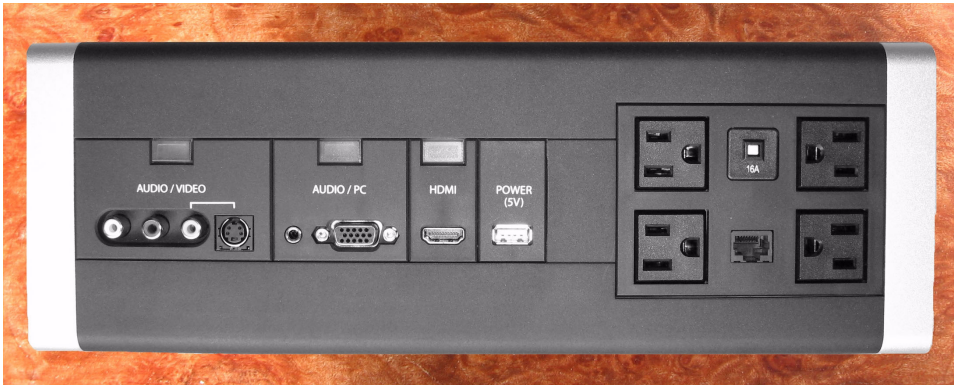

Philips
Connectivity Panel

3.5 m cable

22PP1101

Complete Ease of Connectivity in Hotel Rooms

With the Philips Convenience Panel, hotel guests can easily plug in any external device and enjoy the playback of content on the Hotel TV.

Designed around your guest

- Charge iPod and other devices through USB port
- Allows interactive entertainment from game consoles
- Allows personal audio listening from iPod & MP3
- Allows viewing video from PC, Camcorder & DVD player

Easy-to-use

- Indicator lights showing active inputs
- Easy press on button to select input

PHILIPS

Specifications

Connectivity

- Connectivity panel connectors: HDMI in, Audio L/R in (3.5mm jack), Audio L/R in (cinch), CVBS in, S-Video in, USB (5V power), VGA PC in
- AC outlets: 4

Dimensions

- Bezel color: Black Front with Silver Bezel
- Product weight (lb): 4.2 lb
- Product dimension (WxDxH) inch: 13.3" x 2.2" x

4.6" inch

Accessories

- Included accessories: Cable pack (3.5m), User Manual, Warranty Leaflet, Cable ties, External power adaptor, HDMI cable, RJ12 cable (SmartPort), RS232 cable, Screws, S-video to CVBS adaptor, VGA/audio cable
- Optional accessories: Desktop cover cap 22PP1019