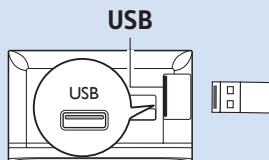

Video player

DVD Player

Computer-VGA

Computer-DVI

USB

VESA (x, y)

22" 0 x 100 M4

55cm