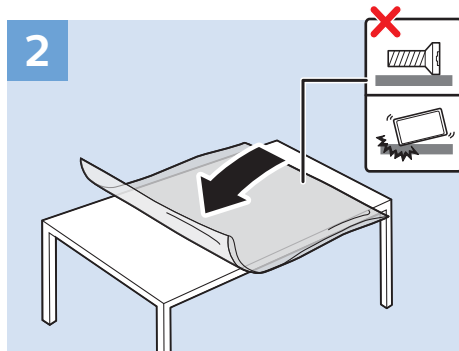

Video player

DVD Player

Computer-VGA

Computer-DVI

USB

VESA (x, y)

22" 0 x 100 M4

55cm