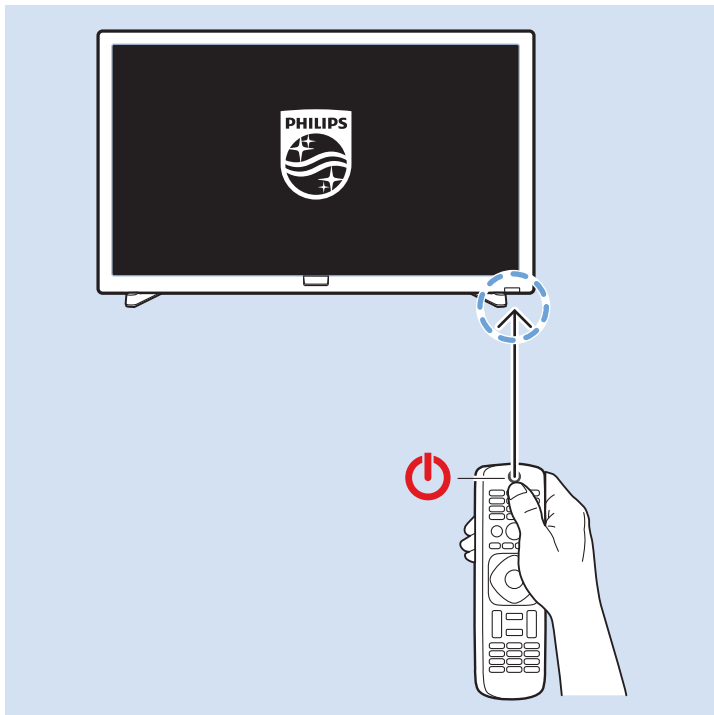

Video player

DVD Player

Computer-VGA

Computer-DVI

USB

VESA (x, y)

22" 0 x 100 M4

55cm