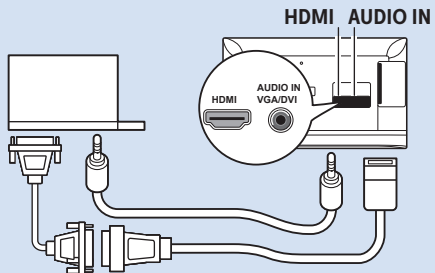

Video player

DVD Player

Computer-VGA

Computer-DVI

USB

VESA (x, y)

22" 0 x 100 M4

55cm