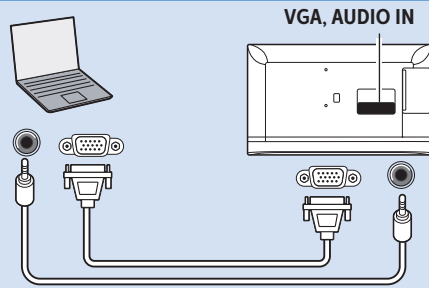

Video player

DVD Player

Computer-VGA

Computer-DVI

USB

VESA (x, y)

22" 0 x 100 M4

55cm