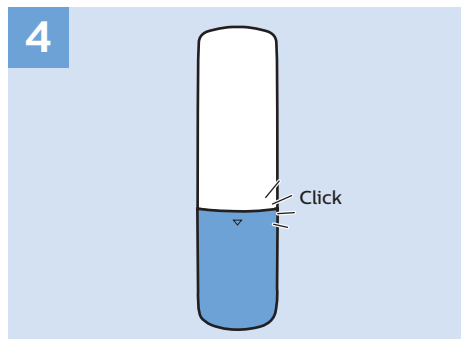

Video player

DVD Player

Computer-VGA

Computer-DVI

USB

VESA (x, y)

22" 0 x 100 M4

55cm