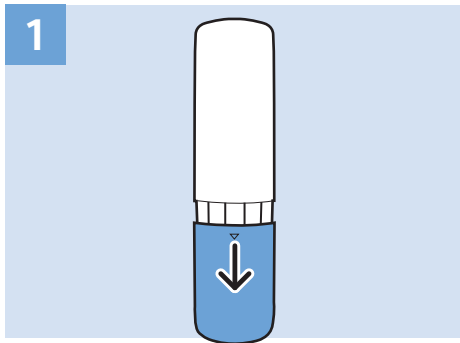

Video player

DVD Player

Computer-VGA

Computer-DVI

USB

VESA (x, y)

22" 0 x 100 M4

55cm