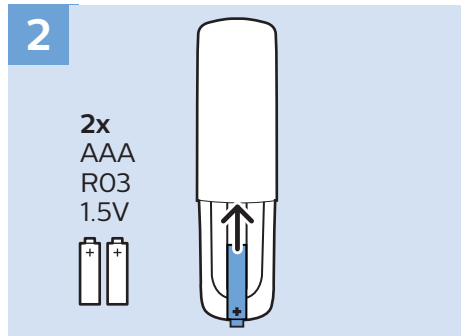

Video player

DVD Player

Computer-VGA

Computer-DVI

USB

VESA (x, y)

22" 0 x 100 M4

55cm