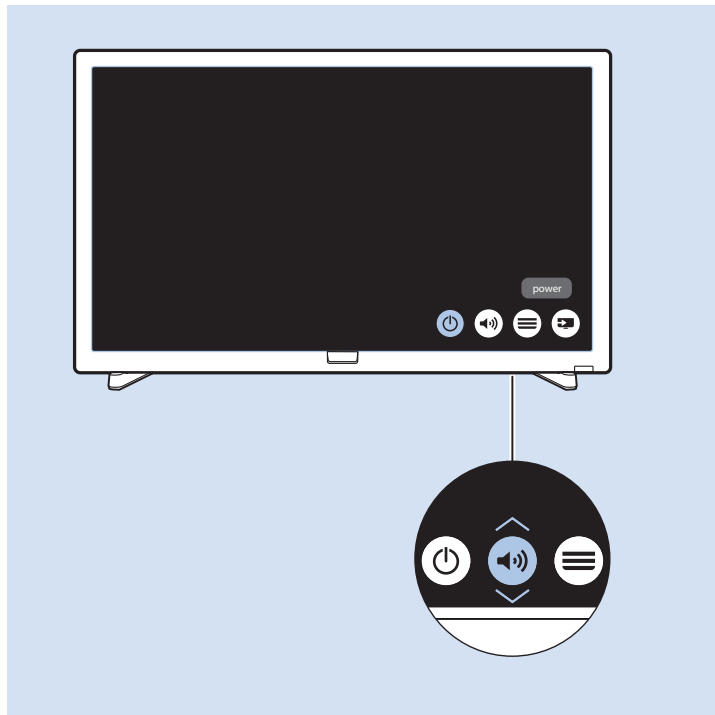

Video player

DVD Player

Computer-VGA

Computer-DVI

USB

VESA (x, y)

22" 0 x 100 M4

55cm