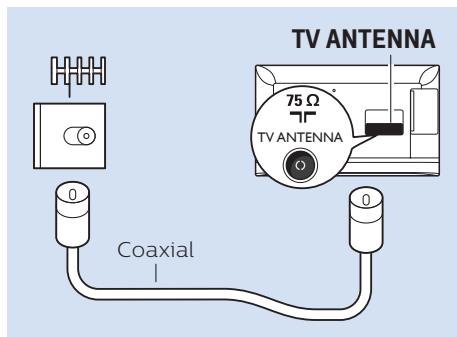

Video player

DVD Player

Computer-VGA

Computer-DVI

USB

VESA (x, y)

22" 0 x 100 M4

55cm