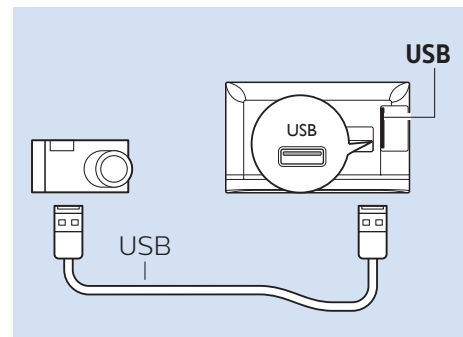

Video player

DVD Player

Computer-VGA

Computer-DVI

USB

VESA (x, y)

22" 0 x 100 M4

55cm