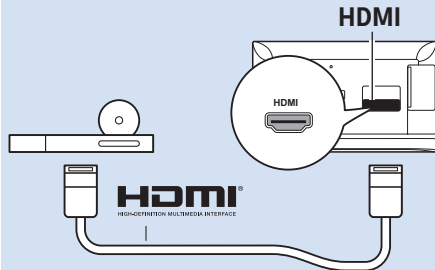

Video player

DVD Player

Computer-VGA

Computer-DVI

USB

VESA (x, y)

22" 0 x 100 M4

55cm