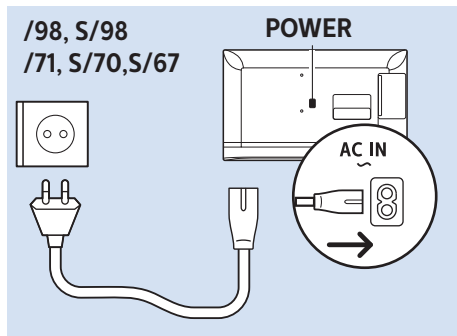

Video player

DVD Player

Computer-VGA

Computer-DVI

USB

VESA (x, y)

22" 0 x 100 M4

55cm