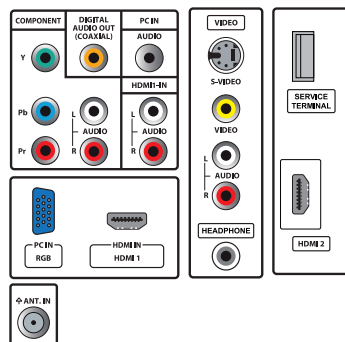

2 HDMI inputs with EasyLink

EasyLink uses the HDMI CEC industry standard protocol to share functionality between connected devices and the TV. With Easylink only one remote control is needed to operate main functionalities on your TV and connected devices. HDMI makes an uncompressed digital RGB connection from the source to the screen for the ultimate picture quality. HDMI uses HDCP copy protection. With 1 HDMI input on the back and 1 HDMI on the side of the TV you can connect multiple HD sources, for instance an HD settop box, a Blu-ray player, and Game Console or Digital Camcorder.

Zoom, Movie Expand, Full, Wide, unscaled (dot by dot)

Tuner/Reception/Transmission

- Aerial Input: 75 ohm F-type
- TV system: ATSC, NTSC
- Video Playback: NTSC
- Tuner bands: UHF, VHF

Connectivity

- AV 1: Audio L/R in, YPbPr
- AV 2: Audio L/R in, CVBS, S-Video
- HDMI 1: Analog audio L/R in, HDMI
- HDMI 2: HDMI
- Audio Output - Digital: Coaxial (cinch)
- Other connections: PC Audio in, PC-In VGA, Headphone out
- USB: USB
- EasyLink (HDMI-CEC): One touch play, Power status, System info (menu language), System audio control, System standby

Power

- Mains power: 120V/60Hz
- Power consumption: 65 W
- Standby power consumption: < 0.5 W
- Ambient temperature: 5°C to 35°C (41°F to 95°F)

Dimensions

- Set dimensions in inch (W x H x D): 21.6 x 14.8 x 3.5 inch
- Set dimensions with stand in inch (W x H x D): 21.6 x 16.3 x 7.1 inch
- Product weight (lb): 10.2
- Product weight (+stand) (lb): 10.9 lb
- Box dimensions in inch (W x H x D): 24.8 x 18.5 x 7.3 inch
- Weight incl. Packaging (lb): 13.9
- VESA wall mount compatible: 100 x 100 mm

Accessories

- Included accessories: Table top stand, Power cord, Quick start guide, User Manual, Registration card, Remote Control, Batteries for remote control

Issue date 2014-03-14

Version: 3.1.1

12 NC: 8670 000 60464
UPC: 6 09585 18615 6