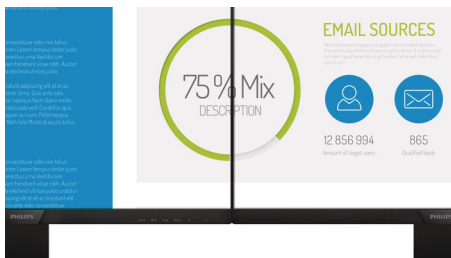

UltraNarrow Border

The new Philips displays feature ultra-narrow borders which allow for minimal distractions

and maximum viewing size. Especially suited for multi-display or tiling setup like gaming, graphic design and professional applications, the ultra-narrow border display gives you the feeling of using one large display.