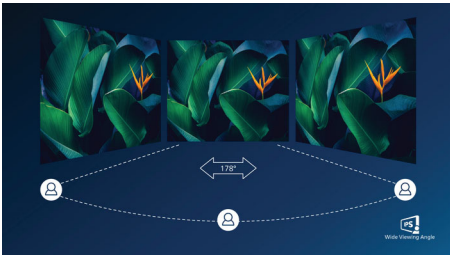

IPS technology

IPS displays use an advanced technology which gives you extra wide viewing angles of 178/178 degree, making it possible to view the display from almost any angle. Unlike standard TN panels, IPS displays gives you remarkably crisp images with vivid colors, making it ideal not

only for Photos, movies and web browsing, but also for professional applications which demand color accuracy and consistent brightness at all times.