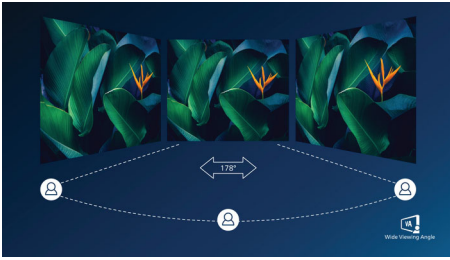

Perfectly designed for your space

- Compact design saves space
- VESA mount allows for flexibility

PHILIPS

LCD monitor
V Line 22 (21.5" / 54.6 cm diag.), 1920 x 1080 (Full HD)

Highlights

VA display

Philips VA LED display uses an advanced multi-domain vertical alignment technology which gives you super-high static contrast ratios for extra vivid and bright images. While standard office applications are handled with ease, it is especially suitable for photos, web-browsing, movies, gaming, and demanding graphical applications. It's optimized pixel management technology gives you 178/178 degree extra wide viewing angle, resulting in crisp images.

16:9 Full HD display

Picture quality matters. Regular displays deliver quality, but you expect more. This display features enhanced Full HD 1920 x 1080 resolution. With Full HD for crisp detail paired with high brightness, incredible contrast and realistic colors expect a true to life picture.