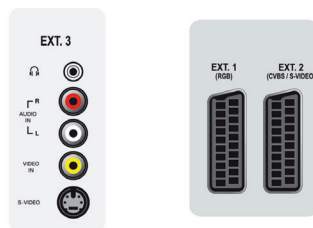

Tuner/Reception/Transmission

- Aerial Input: 75 ohm coaxial (IEC75)
- TV system: PAL I, PAL B/G, PAL D/K, SECAM B/G, SECAM D/K, SECAM L/L', DVB COFDM 2K/8K
- Video Playback: NTSC, SECAM, PAL
- Digital TV: DVB Terrestrial*
- Tuner bands: Hyperband, S-Channel, UHF, VHF
- Number of Pre-set Channels: 100
- Tuner Display: PLL

Connectivity

- Ext 1 Scart: Audio L/R, CVBS in/out, RGB
- Ext 2 Scart: Audio L/R, CVBS in/out, S-video in
- Number of Scarts: 2
- Ext 3: S-video in, CVBS in, Audio L/R in
- Ext 4: YPbPr, Audio L/R in
- Ext 5: HDMI
- Ext 6: HDMI
- Number of AV connections: 7
- Other connections: Headphone out, Common Interface

Power

- Ambient temperature: 5°C to 40°C
- Mains power: 220 - 240 V, 50/60 Hz
- Power consumption: < 58 W W
- Standby power consumption: <1 W

Stereo system					Transmission system					
2CS DK	NICAM DK	2CS BG	NICAM I	NICAM LL'	PAL BG	PAL D/K	PAL I	SECAM BG	SECAM DK	SECAM LL'
•	•	•	•	•	•	•	•	•	•	•

Issue date 2012-01-11

Version: 9.0.13

12 NC: 8670 000 29822
EAN: 87 12581 33377 5

© 2012 Koninklijke Philips Electronics N.V.
All Rights reserved.

Specifications are subject to change without notice.
Trademarks are the property of Koninklijke Philips Electronics N.V. or their respective owners.

www.philips.com

Accessories

- Included accessories: Tabletop stand, Power cord, Quick start guide, User Manual, Registration card, Warranty certificate, Remote Control, Batteries for remote control

Dimensions

- Set dimensions (W x H x D): 495 x 419 x 92 mm
- Set dimensions with stand (W x H x D): 495 x 467 x 193 mm
- Product weight: 7.3 kg
- Product weight (+stand): 8.8 kg
- Box dimensions (W x H x D): 602 x 552 x 202 mm
- VESA wall mount compatible: 100 x 100 mm