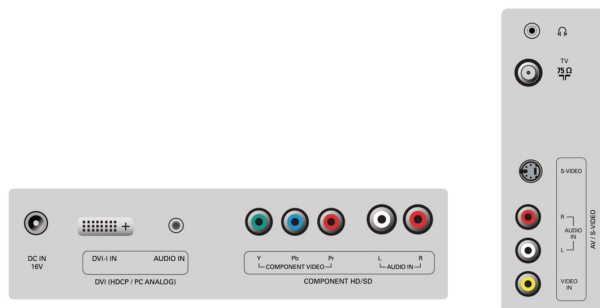

Video Formats

Resolution	Refresh rate
640 x 480i	1Fh
640 x 480p	2Fh
720 x 576i	1Fh
720 x 576p	2Fh
1280 x 720p	3Fh
1920 x 1080i	2Fh

Connectivity

- Number of AV connections: 2
- Other connections: F-Type (75 ohm), PC Audio in, DVI-I
- AV 1: Audio L/R in, YPbPr (2fh)
- Front / Side connections: Headphone Out
- AV 2: Audio L/R in, CVBS, S-Video

Power

- Standby power consumption: < 1 W
- Ambient temperature: 5 °C to 40 °C
- Power supply: AC 90-240
- Power consumption: 55 W

Sound

- Sound System: Mono, Stereo, SAP
- Output power (RMS): 2 x 5W
- Sound Enhancement: Incredible Surround

Accessories

- Included accessories: Power cord, Quick start guide, Registration card, Remote Control, Table top stand, User Manual

Loudspeakers

- Built-in speakers: 2

Convenience

- Ease of Installation: Automatic Tuning System (ATS), Autostore, Fine Tuning, PLL Digital Tuning
- Ease of Use: AutoPicture, AutoSound, Menu Control, On Screen Display, Top Controls, Auto Volume Leveller (AVL)
- Remote control type: RCFU05SMU00
- Screen Format Adjustments: 16:9 compress, 4:3,

Dimensions

- Set dimensions (W x H x D): 506 x 444 x 80 mm
- Weight incl. Packaging: 10.3 kg
- Product weight (lb): 18.7 lb
- Box dimensions (W x H x D): 547 x 222 x 549 mm
- Dimensions (with base) (W x H x D): 506 x 484 x 220 mm
- Product weight: 8.5 kg
- Weight incl. Packaging (lb): 22.7

stereo system	transmission system		
BTSC	PAL	PAL	NTSC
DBX	M	N	M
o	o	o	o

Issue date 2019-06-26

Version: 8.0.9

12 NC: 8670 000 22959
EAN: 87 10895 90678 4

© 2019 Koninklijke Philips N.V.
All Rights reserved.

Specifications are subject to change without notice.
Trademarks are the property of Koninklijke Philips N.V.
or their respective owners.

www.philips.com

* Avoid extensive use of the set in a volume higher than 85 decibel
because this may damage your hearing.