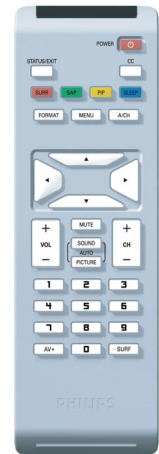

Philips  
Flat TV with Crystal Clear  
III

51 cm (20")  
LCD

20PF5120

### **Vivid, natural and razor sharp images**

- Enhanced-definition LCD SVGA display, 800 x 600p
- Crystal Clear III for natural images with enhanced quality
- 2D Combfilter sharpens images for finer detail

## Tuner/Reception/Transmission

- Tuner bands: Hyperband, S-Channel, UHF, VHF
- TV system: NTSC, PAL M, PAL N
- Video Playback: NTSC, PAL
- Tuner Display: PLL

### Computer formats

| Resolution | Refresh rate     |
|------------|------------------|
| 640 x 480  | 60, 67, 72, 75Hz |
| 800 x 600  | 56, 60, 72, 75Hz |