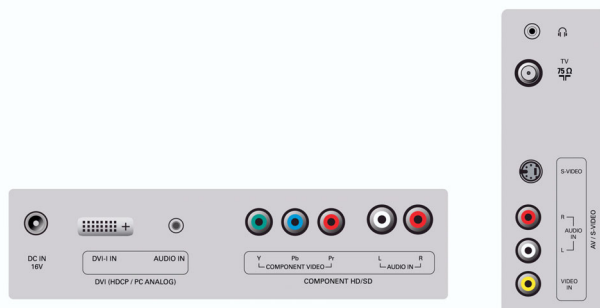

Video Formats

Resolution	Refresh rate
640 x 480i	1Fh
640 x 480p	2Fh
720 x 576i	1Fh
720 x 576p	2Fh
1280 x 720p	3Fh
1920 x 1080i	2Fh

Connectivity

- Number of AV connections: 2
- Other connections: F-Type (75 ohm), PC Audio in, DVI-I
- AV 1: Audio L/R in, YPbPr (2fh)
- Front / Side connections: Headphone Out
- AV 2: Audio L/R in, CVBS, S-Video

Power

- Standby power consumption: < 1 W
- Ambient temperature: 5 °C to 40 °C
- Power supply: AC 90-240
- Power consumption: 55 W

Sound

- Sound System: Mono, Stereo, SAP
- Output power (RMS): 2 x 5W
- Sound Enhancement: Incredible Surround

Accessories

- Included accessories: Power cord, Quick start guide, Registration card, Remote Control, Table top stand, User Manual

Loudspeakers

- Built-in speakers: 2

Convenience

- Ease of Installation: Automatic Tuning System (ATS), Autostore, Fine Tuning, PLL Digital Tuning
- Ease of Use: AutoPicture, AutoSound, Menu Control, On Screen Display, Top Controls, Auto Volume Leveller (AVL)
- Remote control type: RCFU05SMU00
- Screen Format Adjustments: 16:9 compress, 4:3,

Dimensions

- Set dimensions (W x H x D): 506 x 444 x 80 mm
- Weight incl. Packaging: 10.3 kg
- Product weight (lb): 18.7
- Box dimensions (W x H x D): 547 x 222 x 549 mm
- Dimensions (with base) (W x H x D): 506 x 484 x 220 mm
- Product weight: 8.5 kg
- Weight incl. Packaging (lb): 22.7

stereo system	transmission system		
BTSC	PAL	PAL	NTSC
DBX	M	N	M
o	o	o	o

Issue date 2012-01-20

Version: 8.0.9

12 NC: 8670 000 22959
EAN: 87 10895 90678 4

© 2012 Koninklijke Philips Electronics N.V.
All Rights reserved.

Specifications are subject to change without notice.
Trademarks are the property of Koninklijke Philips Electronics N.V. or their respective owners.

www.philips.com

* Avoid extensive use of the set in a volume higher than 85 decibel because this may damage your hearing.