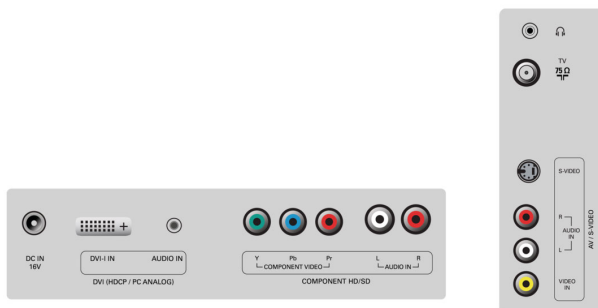

Video Formats

Resolution	Refresh rate
640 x 480i	1Fh
640 x 480p	2Fh
720 x 576i	1Fh
720 x 576p	2Fh
1280 x 720p	3Fh
1920 x 1080i	2Fh

Connectivity

- Number of AV connections: 2
- Other connections: F-Type (75 ohm), PC Audio in, DVI-I
- AV 1: Audio L/R in, YPbPr (2fh)
- Front / Side connections: Headphone out
- AV 2: Audio L/R in, CVBS, S-Video

Power

- Standby power consumption: < 1 W
- Ambient temperature: 5 °C to 40 °C
- Power supply: AC 90-240
- Power consumption: 55 W

Sound

- Sound System: Mono, Stereo, SAP
- Output power (RMS): 2 x 5W
- Sound Enhancement: Incredible Surround

Accessories

- Included Accessories: Power cord, Quick start guide, Registration card, Remote Control, Table top stand, User Manual

Loudspeakers

- Built-in speakers: 2

Convenience

- Ease of Installation: Automatic Tuning System (ATS), Autostore, Fine Tuning, PLL Digital Tuning
- Ease of Use: AutoPicture, AutoSound, Menu Control, On Screen Display, Top Controls, Auto Volume Leveller (AVL)
- Remote control type: RCFU05SMU00
- Screen Format Adjustments: 16:9 compress, 4:3,

Dimensions

- Set dimensions (W x H x D): 506 x 444 x 80 mm
- Weight incl. Packaging: 10.3 kg
- Product weight (lb): 18.7
- Box dimensions (W x H x D): 547 x 222 x 549 mm
- Dimensions (with base) (W x H x D): 506 x 484 x 220 mm
- Product weight: 8.5 kg
- Weight incl. Packaging (lb): 22.7

stereo system	transmission system		
BTSC	PAL	PAL	NTSC
DBX	M	N	M
o	o	o	o

Issue date 2019-06-26

Version: 8.0.9

12 NC: 8670 000 22959
EAN: 87 10895 90678 4

© 2019 Koninklijke Philips N.V.
All Rights reserved.

Specifications are subject to change without notice.
Trademarks are the property of Koninklijke Philips N.V.
or their respective owners.

www.philips.com

* Avoid extensive use of the set at a volume higher than 85 decibels because this may damage your hearing.