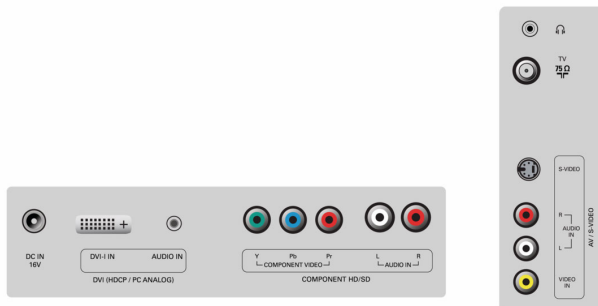

Video Formats

Resolution	Refresh rate
640 x 480i	1Fh
640 x 480p	2Fh
720 x 576i	1Fh
720 x 576p	2Fh
1280 x 720p	3Fh
1920 x 1080i	2Fh

Connectivity

- Number of AV connections: 2
- Other connections: F-Type (75 ohm), PC Audio in, DVI-I
- AV 1: Audio L/R in, YPbPr (2fh)
- Front / Side connections: Headphone Out
- AV 2: Audio L/R in, CVBS, S-Video

Power

- Standby power consumption: < 1 W
- Ambient temperature: 5 °C to 40 °C
- Power supply: AC 90-240
- Power consumption: 55 W

Sound

- Sound System: Mono, Stereo, SAP
- Output power (RMS): 2 x 5W
- Sound Enhancement: Incredible Surround

Accessories

- Included accessories: Power cord, Quick start guide, Registration card, Remote Control, Table top stand, User Manual

Loudspeakers

- Built-in speakers: 2

Convenience

- Ease of Installation: Automatic Tuning System (ATS), Autostore, Fine Tuning, PLL Digital Tuning
- Ease of Use: AutoPicture, AutoSound, Menu Control, On Screen Display, Top Controls, Auto Volume Leveller (AVL)
- Remote control type: RCFU05SMU00
- Screen Format Adjustments: 16:9 compress, 4:3,

Dimensions

- Set dimensions (W x H x D): 506 x 444 x 80 mm
- Weight incl. Packaging: 10.3 kg
- Product weight (lb): 18.7 lb
- Box dimensions (W x H x D): 547 x 222 x 549 mm
- Dimensions (with base) (W x H x D): 506 x 484 x 220 mm
- Product weight: 8.5 kg
- Weight incl. Packaging (lb): 22.7

stereo system	transmission system		
BTSC	PAL	PAL	NTSC
DBX	M	N	M
o	o	o	o

Issue date 2022-04-26

Version: 8.0.9

12 NC: 8670 000 22959
EAN: 87 10895 90678 4

© 2022 Koninklijke Philips N.V.
All Rights reserved.

Specifications are subject to change without notice.
Trademarks are the property of Koninklijke Philips N.V.
or their respective owners.

www.philips.com

* Avoid extensive use of the set in a volume higher than 85 decibel
because this may damage your hearing.