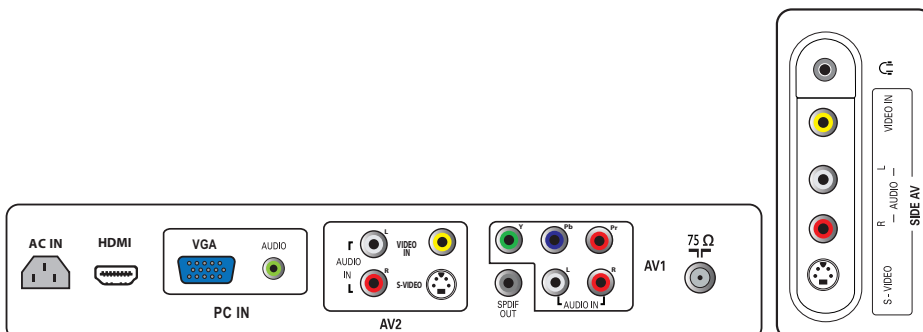

Tuner/Reception/Transmission

- Aerial Input: 75 ohm F-type
- TV system: ATSC, NTSC
- Video Playback: NTSC
- Cable: Unscrambled Digital Cable -QAM
- Tuner bands: Hyperband, S-Channel, UHF, VHF
- Number of Preset Channels: 125

Connectivity

- AV 1: Audio L/R in, YPbPr
- AV 2: Audio L/R in, CVBS, S-Video
- Front / Side connections: Audio in, CVBS in, Headphone Out, S-video in
- Other connections: F-Type (75 ohm), HDMI, PC Audio in, PC-In VGA, S/PDIF out (coaxial)

Power

- Ambient temperature: 5 °C to 40 °C
- Mains power: 90-240 VAC, 50/60 Hz
- Power consumption: < 60 W
- Standby power consumption: < 1 W

Accessories

- Included accessories: Table top stand, Power cord, Quick start guide, User Manual, Registration card, Remote Control, Batteries for remote control

Dimensions

- Set dimensions in inch (W x H x D): 19.33 x 14.57 x 3.03 inch
- Set dimensions with stand in inch (W x H x D): 19.33 x 17.2 x 8.78 inch
- Product weight (lb): 12.54
- Product weight (+stand) (lb): 15.62 lb
- Box dimensions in inch (W x H x D): 21.3 x 19.8 x 11.18 inch
- Weight incl. Packaging (lb): 20.24
- VESA wall mount compatible: No

Issue date 2012-01-20

Version: 2.1.32

12 NC: 8670 000 27364
UPC: 6 09585 12637 4

© 2012 Koninklijke Philips Electronics N.V.
All Rights reserved.

Specifications are subject to change without notice.
Trademarks are the property of Koninklijke Philips Electronics N.V. or their respective owners.

www.philips.com