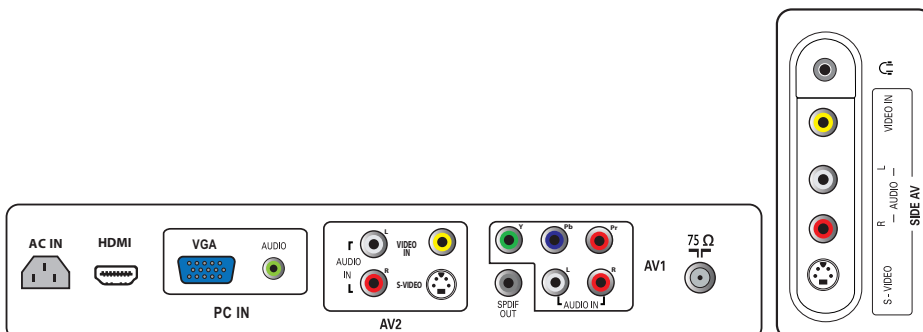

Connectivity

- AV 1: Audio L/R in, YPbPr
- AV 2: Audio L/R in, CVBS, S-Video
- Front / Side connections: Audio in, CVBS in, Headphone Out, S-video in
- Other connections: F-Type (75 ohm), HDMI, PC Audio in, PC-In VGA, S/PDIF out (coaxial)

Power

- Ambient temperature: 5 °C to 40 °C
- Mains power: 90-240 VAC, 50/60 Hz
- Power consumption: 50 W
- Standby power consumption: < 1 W

Accessories

- Included accessories: Table top stand, Power cord, Quick start guide, User Manual, Registration card, Remote Control, Batteries for remote control

Dimensions

- Set dimensions in inch (W x H x D): 19.29 x 16.14 x 3.03 inch
- Set dimensions with stand in inch (W x H x D): 19.29 x 16.42 x 7.95 inch
- Product weight (lb): 12.54
- Product weight (+stand) (lb): 14.98 lb
- Box dimensions in inch (W x H x D): 21.30 x 18.70 x 7.28 inch
- Weight incl. Packaging (lb): 18.48
- VESA wall mount compatible: 100 x 100 mm