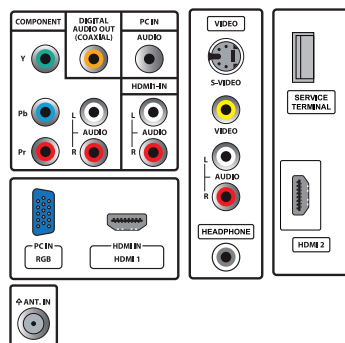

## Connectivity

- AV 1: Audio L/R in, YPbPr
- HDMI 1: HDMI v1.3, Analog audio L/R in
- Audio Output - Digital: Coaxial (cinch)
- Other connections: PC Audio in, PC-In VGA
- Front / Side connections: HDMI v1.3, S-video in, CVBS in, Audio L/R in, Headphone Out, USB
- EasyLink (HDMI-CEC): One touch play, Power status, System info (menu language), System audio control, System standby

## Dimensions

- Set dimensions in inch (W x H x D): 19.0 x 13.2 x 3.1 inch
- VESA wall mount compatible: 100 x 100 mm
- Set dimensions with stand in inch (W x H x D): 19.0 x 14.7 x 7.1 inch
- Weight incl. Packaging (lb): 11.5
- Product weight (lb): 8.2
- Product weight (+stand) (lb): 9.1 lb
- Box dimensions in inch (W x H x D): 22.3 x 16.7 x 7.0 inch

## Accessories

- Included accessories: Table top stand, Power cord, Quick start guide, User Manual, Registration card, Remote Control, Batteries for remote control

Issue date 2014-03-14

Version: 1.11.3

12 NC: 8670 000 48326  
UPC: 6 09585 16380 5