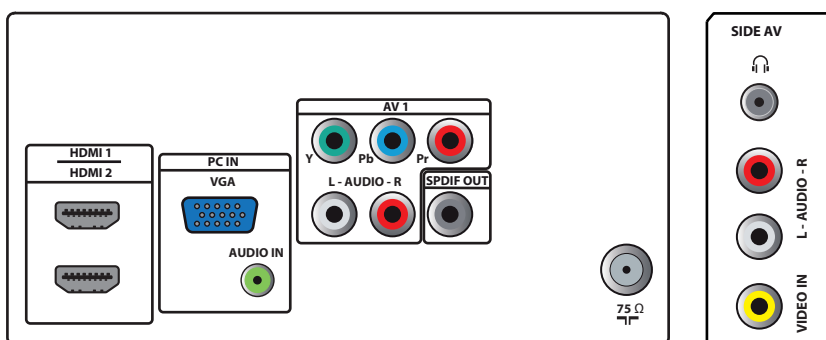

Connectivity

- AV 1: Audio L/R in, YPbPr
- HDMI 1: HDMI v1.3
- HDMI 2: HDMI v1.3
- Front / Side connections: CVBS in, Audio L/R in, Headphone Out
- Audio Output - Digital: Coaxial (cinch)
- Other connections: PC Audio in, PC-In VGA

Power

- Ambient temperature: 5 °C to 40 °C
- Mains power: 90-110V, 50-60Hz
- Power consumption: 50 W
- Standby power consumption: < 0.3 W

Dimensions

- Set dimensions in inch (W x H x D): 18.4 x 13.7 x 2.7 inch
- Set dimensions with stand in inch (W x H x D): 18.4 x 15.4 x 6.5 inch
- Weight incl. Packaging (lb): 12.7
- Product weight (lb): 8.7 lb
- Product weight (+stand) (lb): 9.6 lb
- Box dimensions in inch (W x H x D): 20.2 x 17.6 x 5.9 inch
- VESA wall mount compatible: 100 x 100 mm

Accessories

- Included accessories: Table top stand, Power cord, Quick start guide, User Manual, Registration card, Remote Control

Issue date 2012-01-20

Version: 2.0.1

12 NC: 8670 000 47451
UPC: 6 09585 16243 3