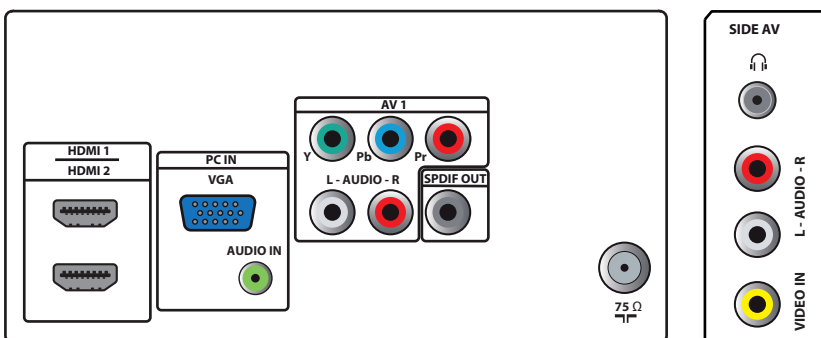

Connectivity

- AV 1: Audio L/R in, YPbPr
- HDMI 1: HDMI v1.3
- HDMI 2: HDMI v1.3
- Front / Side connections: CVBS in, Audio L/R in, Headphone Out
- Audio Output - Digital: Coaxial (cinch)
- Other connections: PC Audio in, PC-In VGA

Power

- Ambient temperature: 5 °C to 40 °C
- Mains power: 90-110V, 50-60Hz
- Power consumption: 50 W
- Standby power consumption: < 0.3 W

Dimensions

- Set dimensions in inch (W x H x D): 18.4 x 13.7 x 2.7 inch
- Set dimensions with stand in inch (W x H x D): 18.4 x 15.4 x 6.5 inch
- Weight incl. Packaging (lb): 12.7
- Product weight (lb): 9.6 (with stand), 8.7 (without stand)
- Box dimensions in inch (W x H x D): 20.2 x 17.6 x 5.9 inch
- VESA wall mount compatible: 100 x 100 mm

Accessories

- Included accessories: Table top stand, Power cord, Quick start guide, User Manual, Registration card, Remote Control

Issue date 2012-01-20

Version: 2.0.8

12 NC: 8670 000 37732
UPC: 6 09585 15075 1