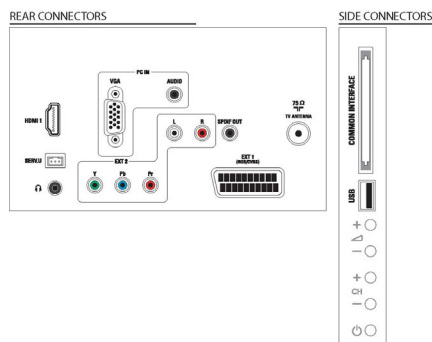

10, Set up remote 22AV8573/00

Multimedia Applications

- Multimedia connections: USB
- Playback Formats: MP3, JPEG Still pictures

Power

- Mains power: 220-240V, 50/60Hz
- Power consumption (typical): 21 W
- Standby power consumption: 0.3W
- Ambient temperature: 5 °C to 40 °C
- Annual energy consumption: 31 kW · h
- Presence of lead: Yes*

Green Specifications

- Low Power Standby

Dimensions

- Set dimensions (W x H x D): 462.8 x 297.4 x 57 mm
- Set dimensions with stand (W x H x D): 462.8 x 330.9 x 149.3 mm
- Box dimensions (W x H x D): 525 x 410 x 133 mm
- Product weight: 2.94 kg
- Product weight (+stand): 3.13 kg
- Weight incl. Packaging: 3.64 kg
- VESA wall mount compatible: 75 x 75 mm

Accessories

- Included accessories: Remote Control, Batteries for remote control, Power cord, Table top stand, Warranty Leaflet
- Optional accessories: Wallmount (tilt) 22AV3100/

Issue date 2022-04-21

Version: 4.1.5