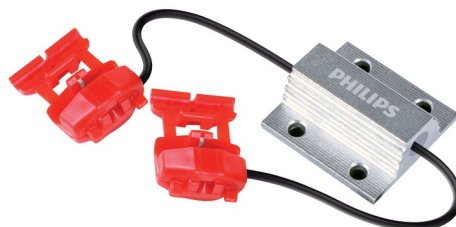

# PHILIPS

LED car lamp

warning canceller

Type of lamp: 21W

Pack of: 2

12 V,21 W

18957X2

## Maximum road safety and style

avoid error signals on dashboard

### LED warning canceller

- LED warning canceller

## Product description

Technology: LED

Application: Turn indicator

Range: LED CANbus

Type: [-21W]

Voltage: 12 V

Wattage: 21 W