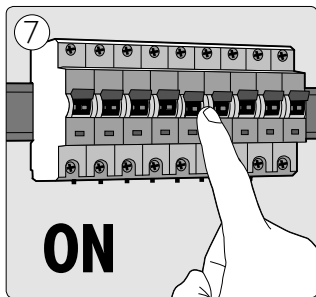

# PHILIPS

Incl.

Excl.

Philips Lighting Contact Centre  
Int. Business Reply Service  
I.B.R.S. / C.C.R.I. Numéro 10461  
5600 VB Eindhoven  
Pays-Bas / The Netherlands

[www.philips.com/homelighting](http://www.philips.com/homelighting)  
☎ +800 7445 4775