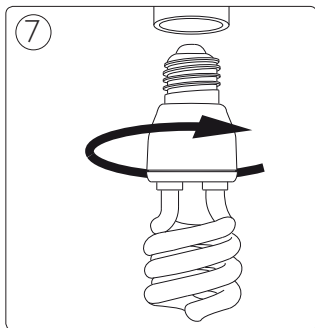

# PHILIPS

Incl.

9

Philips Lighting Contact Centre  
Int. Business Reply Service  
I.B.R.S. / C.C.R.I. Numéro 10461  
5600 VB Eindhoven  
Pays-Bas / The Netherlands

[www.philips.com/homelighting](http://www.philips.com/homelighting)  
☎ +800 7445 4775