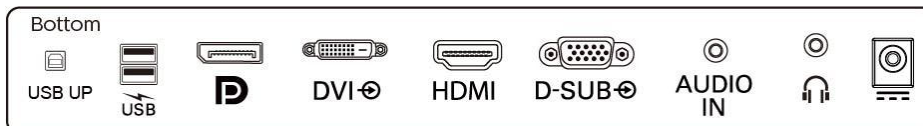

Cabinet

- Front bezel: Black
- Rear cover: Black
- Foot: Black
- Finish: Texture

What's in the box?

- Monitor with stand
- Cables: HDMI cable, USB-A to B cable, Power cable
- User Documentation
- Accessory: Stylus touch pen x 1 (black)