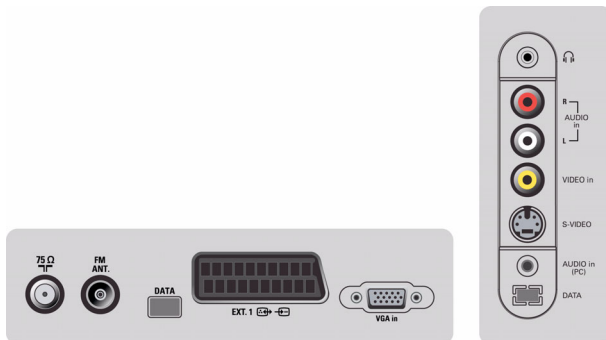

Progressive Scan

Progressive Scan doubles the vertical resolution of the image resulting in a noticeably sharper picture. Instead of sending a field comprising the odd lines to the screen first, followed by the field with the even lines, both fields are written at one time. A full image is created instantaneously, using the maximum resolution. At such a speed, your eye perceives a sharper picture with no line structure.

Virtual Dolby Surround

Virtual Dolby Surround is a processing technology for enhancing surround sound effects. It will create the sensation of Dolby Pro Logic without the necessity of additional rear speakers. You become totally immersed in your television experience.

FM Radio

An FM radio capable of storing 40 preset stations in built in. On-screen station naming makes navigation simple, and a handy Clock Screensaver is also included for use while listening.

PC input

With PC input you can connect your TV to a computer and use the TV as a PC monitor.

10 page Smart Text

The teletext is a common system transmitted by most broadcasters. The 10 page smart text feature gives you fast access to information when changing pages.

Issue date 2014-02-07

Version: 5.0.6

12 NC: 8670 000 20276
EAN: 87 10895 80854 5

© 2014 Koninklijke Philips N.V.
All Rights reserved.

Specifications are subject to change without notice.
Trademarks are the property of Koninklijke Philips N.V.
or their respective owners.

www.philips.com