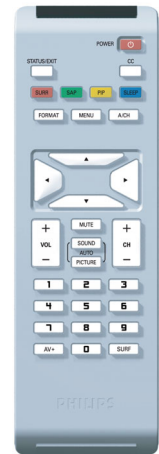

Philips
Flat TV with Crystal Clear
III

38 cm (15")
LCD HDTV monitor

15PF5120

Turn up your viewing experience

with Crystal Clear III

Here is a new TV that not only gives you great picture and sound but also modern styling and quality finish. It features Crystal Clear III for better quality images that reveal more detail and Incredible Surround for superb audio.

Vivid, natural and razor sharp images

- High-definition LCD XGA display, 1024 x 768p
- HDTV Monitor for the highest quality display of HDTV signals
- Crystal Clear III for natural images with enhanced quality
- 2D Combfilter sharpens images for finer detail

Great convenience

- PC input lets you also use your TV as a PC monitor
- Auto Picture to personalize your viewing

PHILIPS
sense and simplicity

Highlights

LCD XGA display, 1024 x 768p

This XGA display with state-of-the-art LCD screen technology has a widescreen HD resolution of 1024 x 768p pixels. It produces brilliant flicker-free progressive scan pictures with optimum brightness and superb colors. This vibrant and sharp image will provide you with an enhanced viewing experience.

Supported Display Resolution

Computer formats

Resolution	Refresh rate
640 x 480	60, 67, 72, 75Hz
800 x 600	56, 60, 72, 75Hz
1024 x 768	60Hz
1280 x 768	60Hz

Video Formats

Resolution	Refresh rate
640 x 480i	1Fh
640 x 480p	2Fh
720 x 576i	1Fh
720 x 576p	2Fh
1280 x 720p	3Fh
1920 x 1080i	2Fh