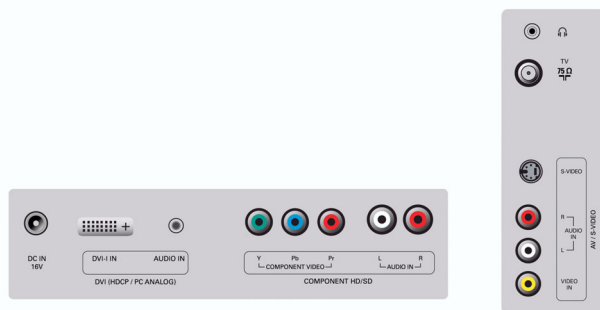

Tuner/Reception/Transmission

- Tuner bands: Hyperband, S-Channel, UHF, VHF
- TV system: NTSC, PAL N, PAL M
- Video Playback: NTSC, PAL
- Tuner Display: PLL

Connectivity

- Number of AV connections: 2
- Other connections: F-Type (75 ohm), PC Audio in, DVI-I
- AV 1: Audio L/R in, YPbPr (2fh)
- Front / Side connections: Headphone Out
- AV 2: Audio L/R in, CVBS, S-Video

Power

- Standby power consumption: < 1 W
- Ambient temperature: 5 °C to 40 °C
- Power supply: AC 90-240
- Power consumption: 40 W

Dimensions

- Set dimensions (W x H x D): 378 x 337 x 61 mm
- Weight incl. Packaging: 5.5 kg
- Product weight (lb): 8.8
- Box dimensions (W x H x D): 417 x 200 x 426 mm
- Dimensions (with base) (W x H x D): 378 x 366 x 156 mm
- Product weight: 4 kg
- Weight incl. Packaging (lb): 12.1

Accessories

- Included accessories: Power cord, Quick start guide, Registration card, Remote Control, Table top stand, User Manual

stereo system	transmission system		
BTSC	PAL	PAL	NTSC
DBX	M	N	M
o	o	o	o