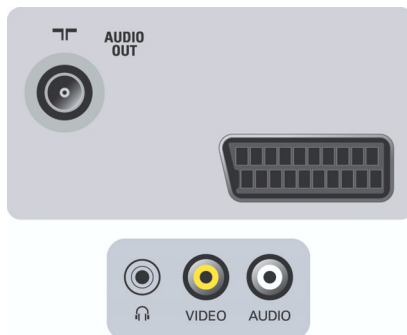

Power

- Power consumption: 38W W
- Standby power consumption: < 3 w
- Mains power: AC 90-276V, 50/60Hz

Dimensions

- Product weight: 9 kg
- Weight incl. Packaging: 11 kg
- Box dimensions (W x H x D): 460 x 473 x 472 mm
- Set dimensions (W x H x D): 380 x 380 x 378 mm

Black Hibri picture tube

Black Hibri is a TV tube technology used on Philips small-screen TVs, giving good color reproduction on smaller sets.

Crystal Clear

Combining picture enhancements like Contrast plus and color improvement, Crystal Clear improves picture depth.

Sharpness Adjustment

Sharpness Adjustment for better image definition

Plug & Play

Plug & Play gives you the ability to install or add a new component and have it work without having to perform any complex installation procedure or technical analysis.

Smart Picture and Smart Sound

Philips preset modes for Smart Picture and Smart Sound provide you with direct access via a single key on the remote control. You can select optimized picture and sound settings for the various picture and sound modes.

Front AV Input

Front AV Input makes it much more convenient to connect external devices like audio equipment, games and video cameras. It's the easy way to enjoy an extra audio sensation or a totally immersive gaming experience.

Sound system	Transmission system						
	Mono	PAL B/G	PAL D/K	PAL I	SECAM B/G	SECAM D/K	SECAM L/L'
•	•	•	•	•	•	•	

Issue date 2014-02-07

Version: 12.0.13

12 NC: 8670 000 13470
EAN: 87 10895 70454 0

© 2014 Koninklijke Philips N.V.
All Rights reserved.

Specifications are subject to change without notice.
Trademarks are the property of Koninklijke Philips N.V.
or their respective owners.

www.philips.com