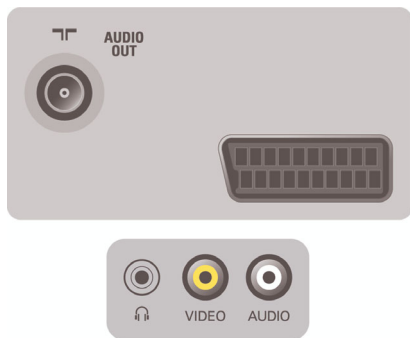

Issue date 2019-06-25

Version: 20.0.21

12 NC: 8670 000 13345
EAN: 87 10895 70359 8

© 2019 Koninklijke Philips N.V.
All Rights reserved.

Specifications are subject to change without notice.
Trademarks are the property of Koninklijke Philips N.V.
or their respective owners.

www.philips.com