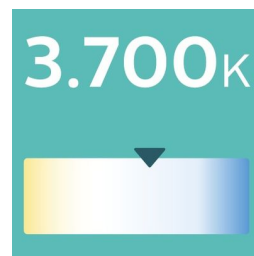

Significantly whiter light