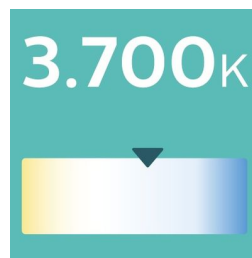

Significantly whiter light