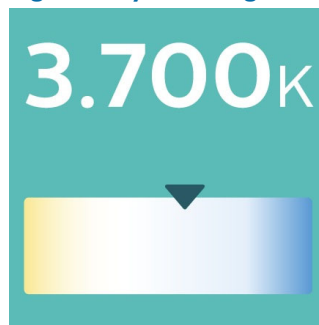

Significantly whiter light

The bright white light (3.500 K) is significantly whiter than standard headlamps. The Philips patented gradient coating technology^{TM} produces a more powerful light. So you can enjoy one of the brightest lighting performances and a highly comfortable night driving experience.

12972XVPB1

Specifications

Packaging Data

- EAN1: 8727900373820
- EAN3: 8727900373837
- Packaging type: B11

Product description

- Technology: Halogen
- Application: Additional high beam, High beam, Low beam
- Range: X-tremeVision Plus
- Type: H7
- Homologation ECE
- Designation: H7 X-tremeVision Plus
- Base: PX26d
- Marking ECE: E1 22Z

Electrical characteristics

- Wattage: 55 W
- Voltage: 12 V

Marketing specifications

- Expected benefits: More light
- Product highlight: Up to 130% brighter light

Light characteristics

- Color temperature: 3500 K
- Lumens: 1500 ±10%

Ordering information

- Order entry: 12972XVPB1
- Ordering code: 22124730

Outerpack information

- Gross weight per piece: 460 g
- Height: 14.6 cm
- Length: 20.1 cm
- Width: 19.4 cm

Packed product information

- Gross weight per piece: 46 g
- Height: 12.9 cm
- Length: 9.5 cm
- Net weight per piece: 12 g
- Width: 3.7 cm
- Pack Quantity / MOQ: 10

Lifetime

- Life time: B3/Tc = 200/300

Issue date 2018-03-16

Version: 6.0.1

12 NC: 8670 001 29851

© 2018 Philips Lighting Holding B.V.
All Rights reserved.

Specifications are subject to change without notice.
Trademarks are the property of Philips Lighting Holding B.V. or their respective owners.

www.philips.com