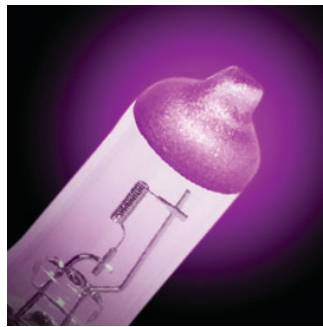

Thanks to a special coating on the lamps, Philips ColorVision adds a touch of color which is in line with European regulation. So you can customize your ride while still projecting safe white light

Designed for reflector optics