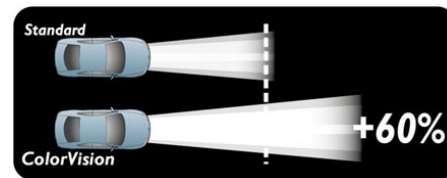

Philips ColorVision allows to add a personalised touch of colour to your car optics. Choose from blue, green, yellow or purple and customise your ride.

Road-legal coloured car lamps

ColorVision lamps comply with all ECE regulations and come with a certification card to prove they are road legal. Keep it with you in your car at all times.

Increased visibility is proven to help you react faster while driving. With up to 60% more vision, ColorVision increases your visibility by 25 metres compared to standard lamps. Anticipate any obstacles that might come your way more easily.