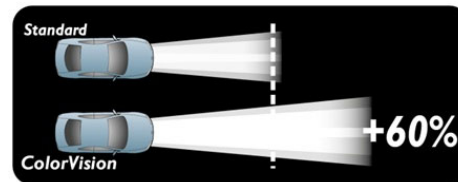

Color your lights

Philips ColorVision allows to add a personalized touch of color to your car optics. Choose from blue, green, yellow or purple and customize your ride.

Road legal colored car lamps

ColorVision lamps comply with all ECE regulations and come with a certification card to prove they are road legal. Keep it with you in your car at all times.

Increased visibility is proven to help you react faster while driving. With 60% more light, ColorVision increases your visibility by 25 meters compared to standard lamps. Anticipate easier to any obstacles that might come your way.