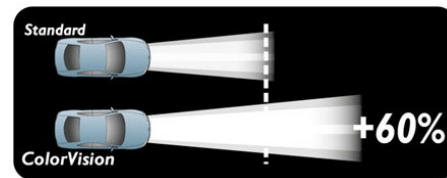

Philips ColorVision allows to add a personalized touch of color to your car optics. Choose from blue, green, yellow or purple and customize your ride.

Road legal colored car lamps

ColorVision lamps comply with all ECE regulations and come with a certification card to prove they are road legal. Keep it with you in your car at all times.

Increased visibility is proven to help you react faster while driving. With 60% more light, ColorVision increases your visibility by 25 meters compared to standard lamps. Anticipate easier to any obstacles that might come your way.