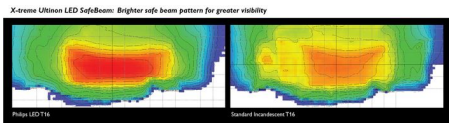

ECE beam pattern compliant*