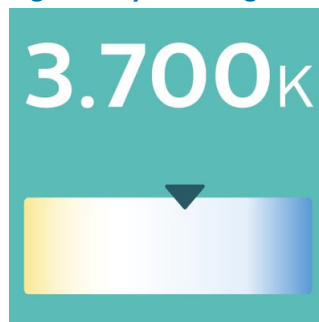

Significantly whiter light

The bright white light (3.500 K) is significantly whiter than standard headlamps. The Philips patented gradient coating technology^{TM} produces a more powerful light. So you can enjoy one of the brightest lighting performances and a highly comfortable night driving experience.

12258XVPS2

Specifications

Packaging Data

- EAN1: 8727900373769
- EAN3: 8727900373776
- Packaging type: S2

Product description

- Technology: Halogen
- Application: Additional high beam, High beam, Low beam
- Range: X-tremeVision Plus
- Type: H1
- Homologation ECE
- Designation: H1 X-tremeVision Plus
- Base: P14.5s
- Marking ECE: E1 21P

Electrical characteristics

- Wattage: 55 W
- Voltage: 12 V

Marketing specifications

- Expected benefits: More light
- Product highlight: Up to 130% brighter light

Light characteristics

- Color temperature: 3500 K
- Lumens: 1550 ±15%

Ordering information

- Order entry: 12258XVPS2
- Ordering code: 37376930

Outerpack information

- Gross weight per piece: 2130 g
- Height: 12.6 cm
- Length: 27.6 cm
- Width: 22.8 cm

Packed product information

- Gross weight per piece: 106.5 g
- Height: 10.9 cm
- Length: 10.9 cm
- Net weight per piece: 6 g
- Width: 5.3 cm
- Pack Quantity / MOQ: 20

Lifetime

- Life time: 350 h

Issue date 2018-08-10

Version: 11.1.1

12 NC: 8670 001 29729

© 2018 Philips Lighting Holding B.V.
All Rights reserved.

Specifications are subject to change without notice.
Trademarks are the property of Philips Lighting Holding B.V. or their respective owners.

www.philips.com