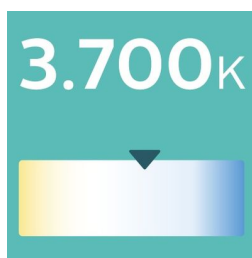

Significantly whiter light