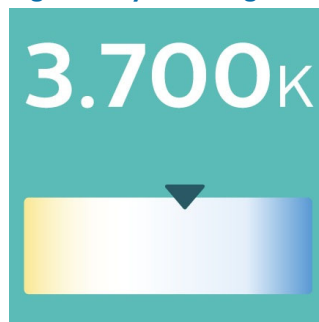

Significantly whiter light

The bright white light (3.500 K) is significantly whiter than standard headlamps. The Philips patented gradient coating technology^{TM} produces a more powerful light. So you can enjoy one of the brightest lighting performances and a highly comfortable night driving experience.

12258XVPB1

Specifications

Packaging Data

- EAN1: 8727900373806
- EAN3: 8727900373813
- Packaging type: B11

Product description

- Technology: Halogen
- Application: Additional high beam, High beam, Low beam
- Range: X-tremeVision Plus
- Type: H1
- Homologation ECE
- Designation: H1 X-tremeVision Plus
- Base: P14.5s
- Marking ECE: E1 21P

Electrical characteristics

- Wattage: 55 W
- Voltage: 12 V

Marketing specifications

- Expected benefits: More light
- Product highlight: Up to 130% brighter light

Light characteristics

- Color temperature: 3500 K
- Lumens: 1550 ±15%

Ordering information

- Order entry: 12258XVPB1
- Ordering code: 37380630

Outerpack information

- Gross weight per piece: 300 g
- Height: 14.6 cm
- Length: 20.1 cm
- Width: 14.4 cm

Packed product information

- Gross weight per piece: 30 g
- Height: 12.9 cm
- Length: 9.5 cm
- Net weight per piece: 6 g
- Width: 2.7 cm
- Pack Quantity / MOQ: 10

Lifetime

- Life time: B3/Tc = 200/350

Issue date 2018-03-16

Version: 6.0.1

12 NC: 8670 001 29765

© 2018 Philips Lighting Holding B.V.
All Rights reserved.

Specifications are subject to change without notice.
Trademarks are the property of Philips Lighting Holding B.V. or their respective owners.

www.philips.com