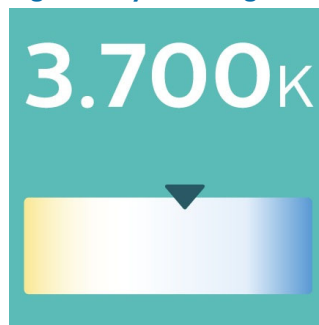

Significantly whiter light

The bright white light (3.500 K) is significantly whiter than standard headlamps. The Philips patented gradient coating technology^{TM} produces a more powerful light. So you can enjoy one of the brightest lighting performances and a highly comfortable night driving experience.

12258XVPB1

Specifications

Packaging Data

- EAN1: 8727900373806
- EAN3: 8727900373813
- Packaging type: B1

Product description

- Technology: Halogen
- Application: Additional high beam, High beam, Low beam
- Range: X-tremeVision Plus
- Type: H1
- Homologation ECE
- Designation: H1 X-tremeVision Plus
- Base: P14.5s
- Marking ECE: E1 21P

Electrical characteristics

- Wattage: 55 W
- Voltage: 12 V

Marketing specifications

- Expected benefits: More light
- Product highlight: Up to 130% brighter light

Light characteristics

- Color temperature: 3500 K
- Lumens: 1550 ±15%

Ordering information

- Order entry: 12258XVPB1
- Ordering code: 37380630

Outerpack information

- Gross weight per piece: 300 g
- Height: 14.6 cm
- Length: 20.1 cm
- Width: 14.4 cm

Packed product information

- Gross weight per piece: 30 g
- Height: 12.9 cm
- Length: 9.5 cm
- Net weight per piece: 6 g
- Width: 2.7 cm
- Pack Quantity / MOQ: 10

Lifetime

- Life time: 350 h

Issue date 2018-06-22

Version: 10.1.1

12 NC: 8670 001 29765

© 2018 Philips Lighting Holding B.V.
All Rights reserved.

Specifications are subject to change without notice.
Trademarks are the property of Philips Lighting Holding B.V. or their respective owners.

www.philips.com