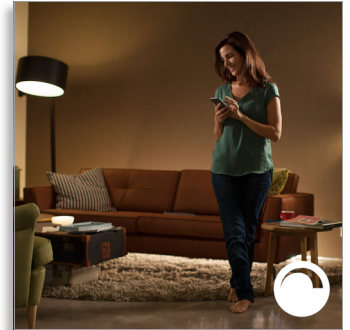

Philips Hue White
Single bulb E26

1 x E26 bulb
Warm white light (2700K)

046677455293

Automate your lights

for peace of mind

Add a Philips Hue white bulb to your system and enhance your home with soft white lighting that you can dim and control remotely. Automate your lights to make it seem like you're home when you're not or set timers.

Easy control and comfort

- Smart control, home and away
- Set timers for your convenience
- Installation free dimming
- Control with your voice
- Requires a Philips Hue bridge
- Wirelessly controllable LED bulb
- Dimmable only with Philips Hue compatible devices

PHILIPS

Single bulb E26
1 x E26 bulb Warm white light (2700K)

046677455293

Highlights

Smart control, home and away

With the Philips Hue iOS and Android apps you can control your lights remotely wherever you are. Check if you have forgotten to switch your lights off before you left your home, and switch them on if you are working late.

Timers for your convenience

Philips Hue can make it seem like you're home when you're not, using the schedule function in the Philips Hue app. Set the lights to come on at a pre-set time, so the lights are on when you arrive home. You can even set rooms to light up at different times. And of course, you can let the lights turn off gradually in the night, so you never have to worry whether you've left any lights on.