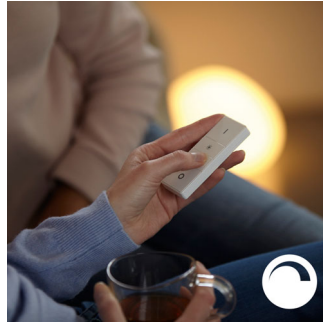

Installation free dimming

Experience guaranteed smooth dimming with Philips Hue. Not too bright. Not too dark. Just right. No need for wires, an electrician or installation