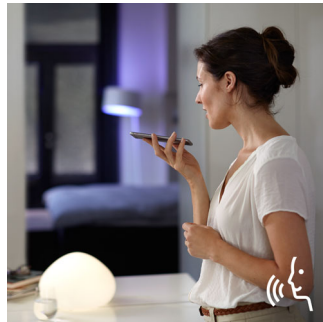

PHILIPS

Single bulb E26
1 x E26 bulb Warm white light (2700K)

046677455293

Highlights

Smart control, home and away

With the Philips Hue iOS and Android apps you can control your lights remotely wherever you are. Check if you have forgotten to switch your lights off before you left your home, and switch them on if you are working late.

Timers for your convenience

Philips Hue can make it seem like you're home when you're not, using the schedule function in the Philips Hue app. Set the lights to come on at a pre-set time, so the lights are on when you arrive home. You can even set rooms to light up at different times. And of course, you can let the lights turn off gradually in the night, so you never have to worry whether you've left any lights on.

Installation free dimming

Experience guaranteed smooth dimming with Philips Hue. Not too bright. Not too dark. Just right. No need for wires, an electrician or installation

Control with your voice

Philips Hue works with Amazon Alexa, Apple HomeKit and Google Home, powered by the Google Assistant, to allow you to control your lights with your voice. Turn your lights on and off. Dim to the desired brightness for a perfect ambiance. Even recall pre-set scenes, change colors and more - all without lifting a finger.