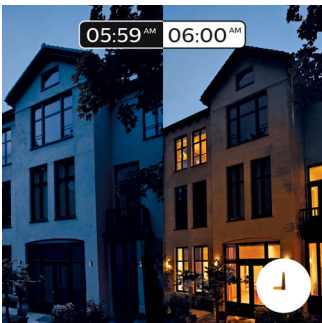

PHILIPS

Single bulb E26
1 x E26 bulb Warm white light (2700K)

046677455293

Highlights

Smart control, home and away

With the Philips Hue iOS and Android apps you can control your lights remotely wherever you are. Check if you have forgotten to switch your lights off before you left your home, and switch them on if you are working late.

Timers for your convenience

Philips Hue can make it seem like you're home when you're not, using the schedule function in the Philips Hue app. Set the lights to come on at a pre-set time, so the lights are on when you arrive home. You can even set rooms to light up at different times. And of course, you can let the lights turn off gradually in the night, so you never have to worry whether you've left any lights on.